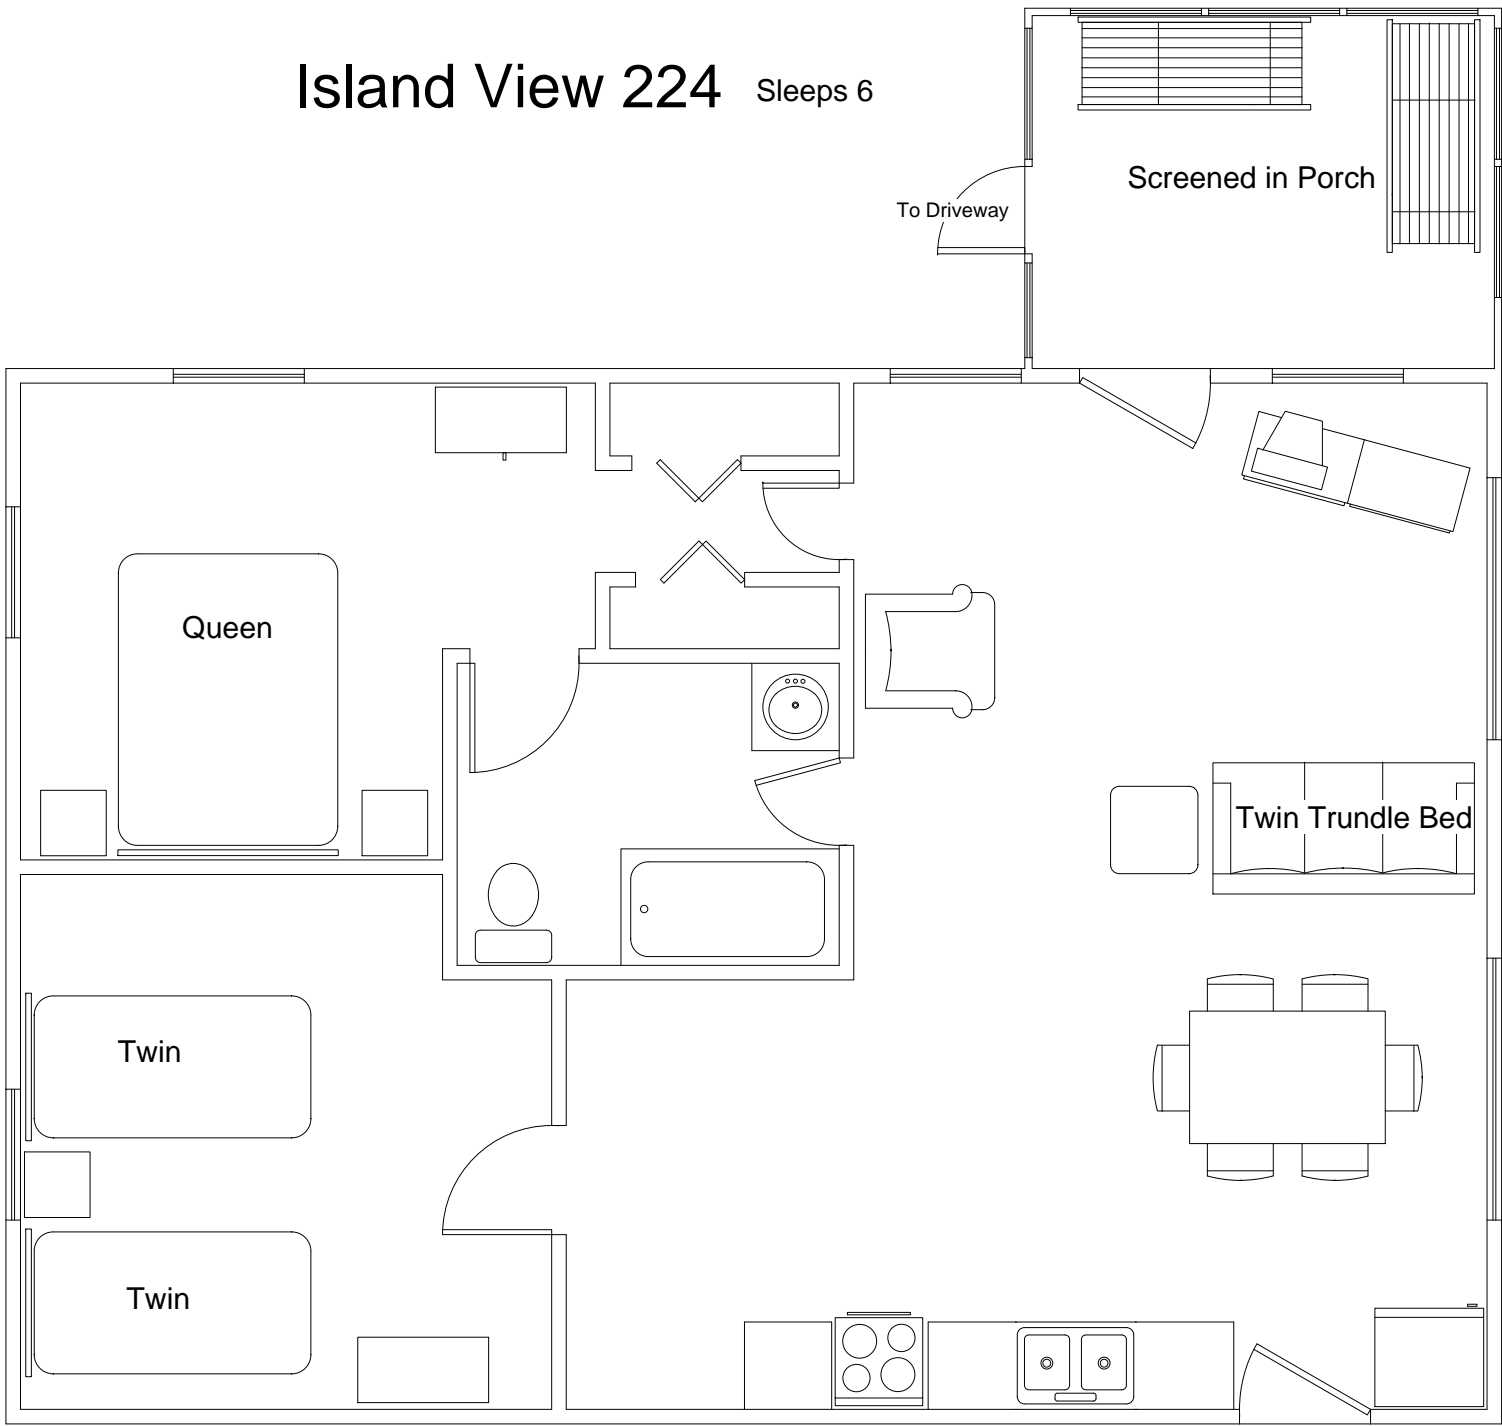

Island View 224 Sleeps 6

To Driveway

Screened in Porch

Lake View

Queen

Twin

Twin

Twin Trundle Bed

Door to Island View 223

Room Amenities:
Airconditioning, Full Kitchen,
Bath, and Television