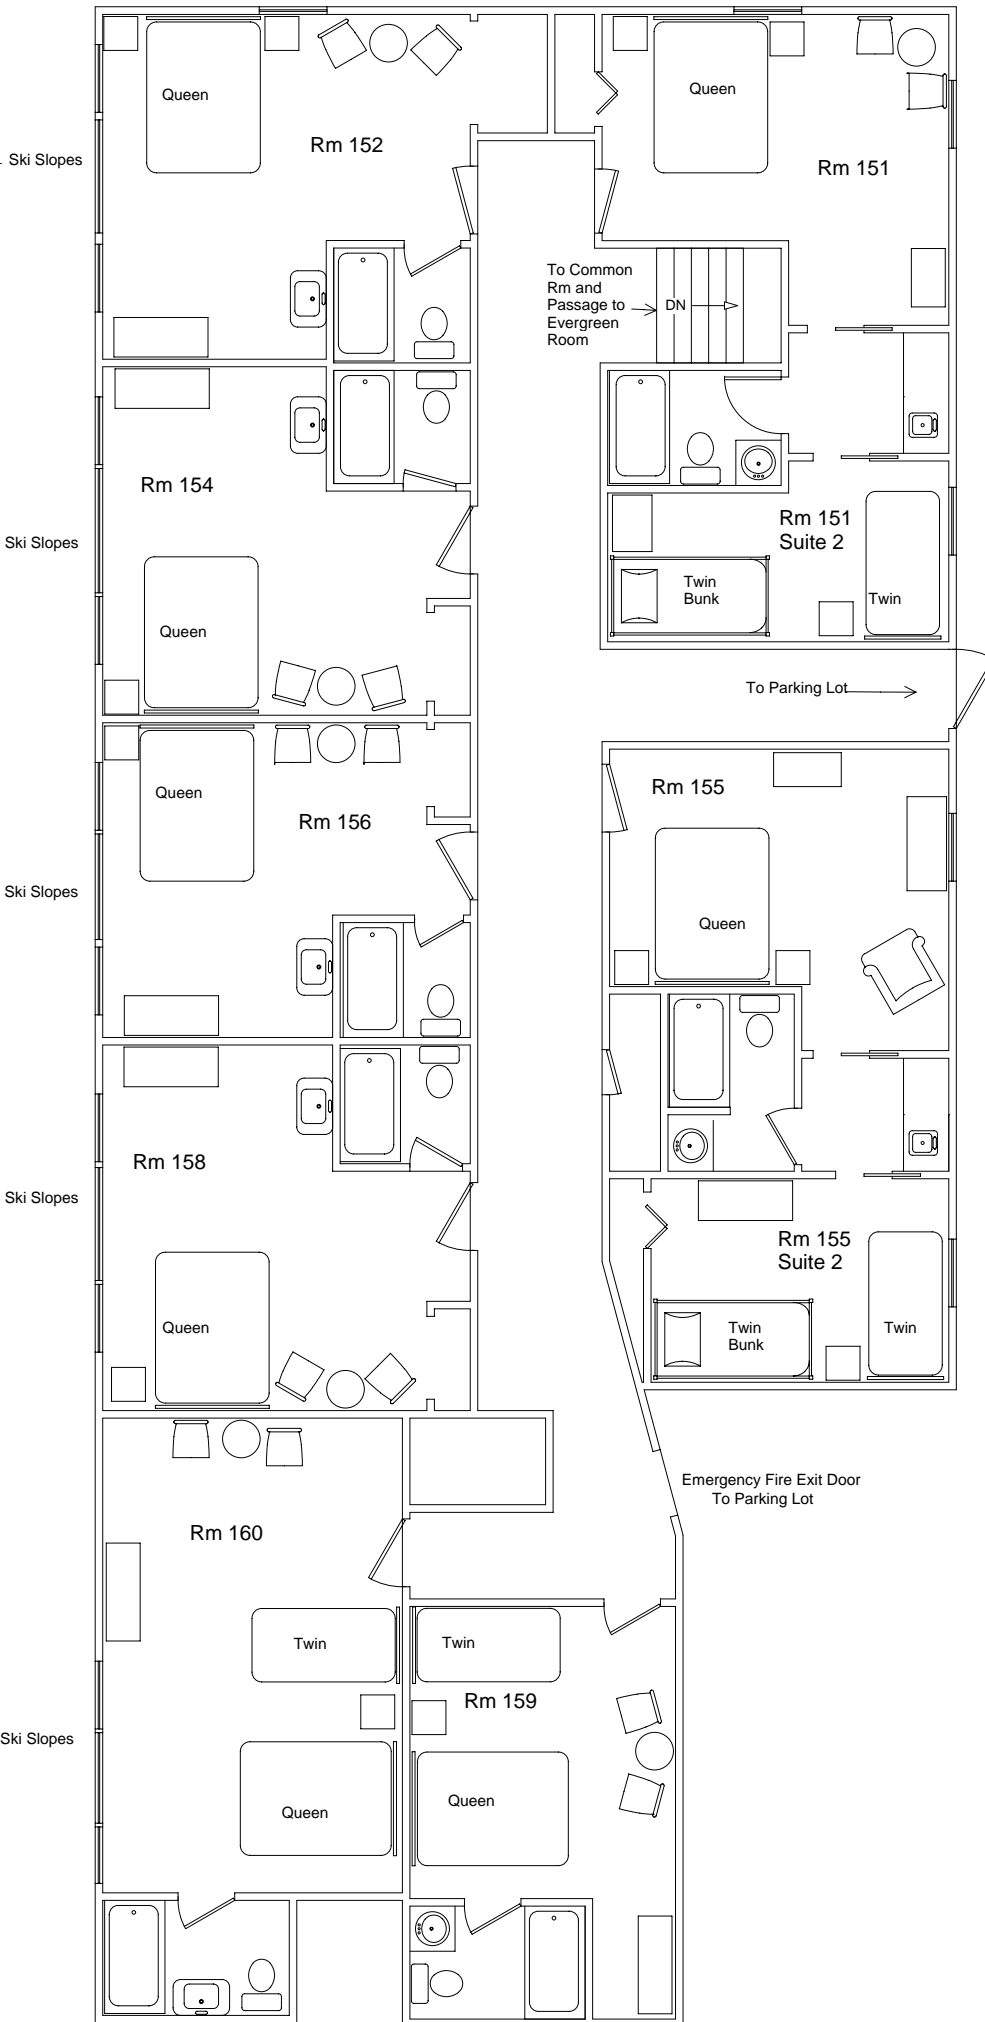

# King Pine Lower Wing

All rooms have Tub/showers, televisions & air conditioning.

All Rooms are at ground level.

Rms 151 & 155 have Refrig. & Microwave.

Twin bunks are 36 inches wide.

Each room has Internet connectivity (wireless or wall port.)

Rms 152, 154, 156, 158 Sleep 4

Rms 151, 155, 159, 160 Sleep 5