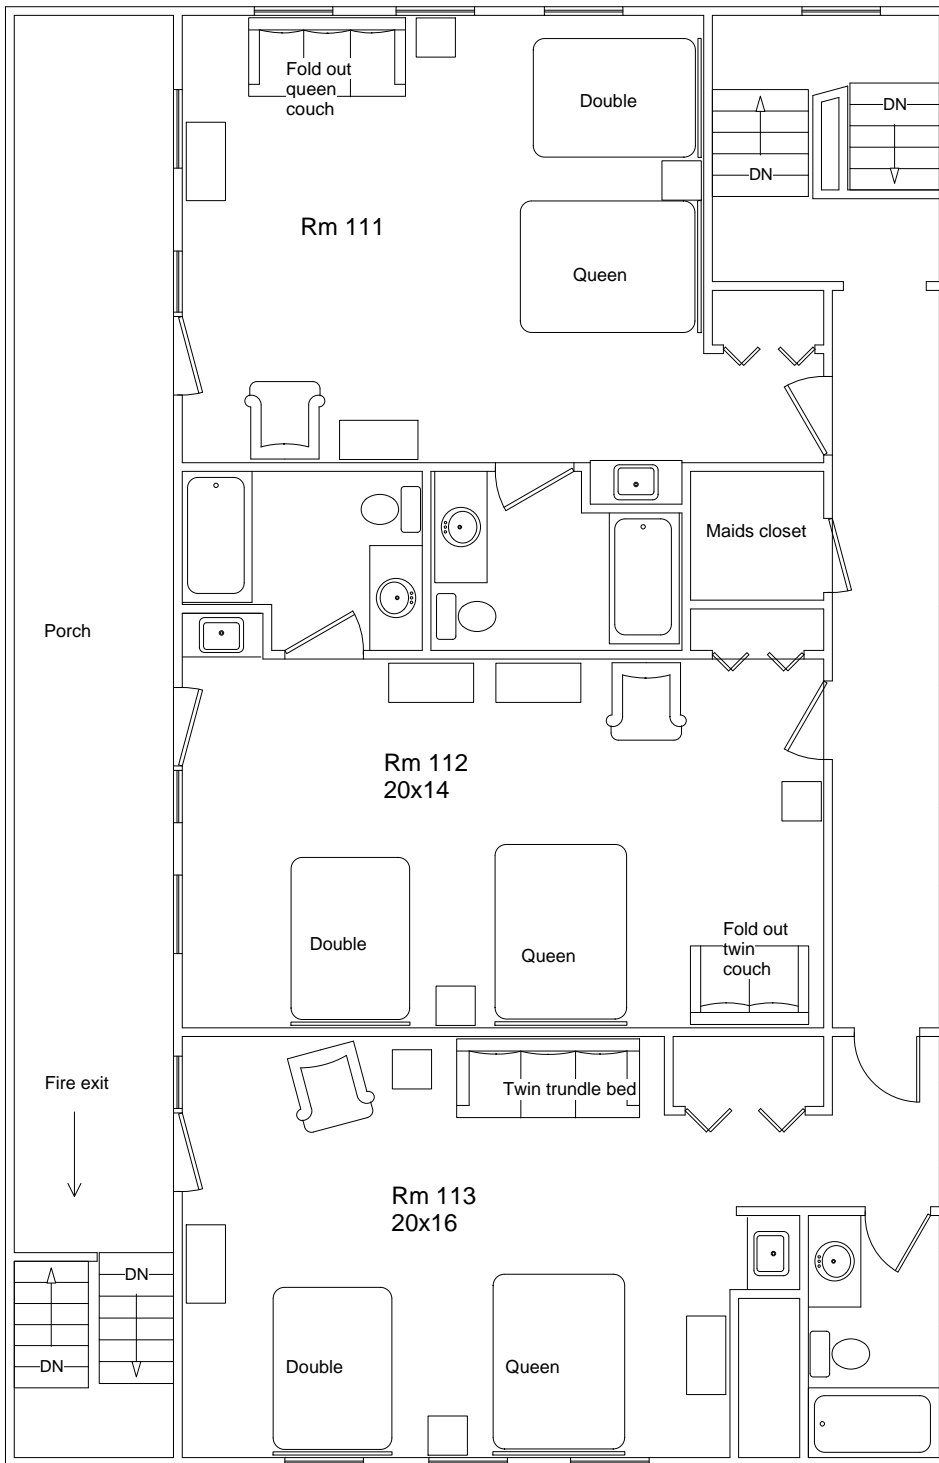

Waterfall & Dam side

Lake

The Mill

- All rooms have air conditioning.
- All rooms have microwave, wet bar, TV, and small refrigerator.
- All rooms have tub/showers.
- No extra beds except cribs may be added to these rooms.

Rms 111 and 113 Sleep 6

Rm 112 Sleeps 5

Parking lot side