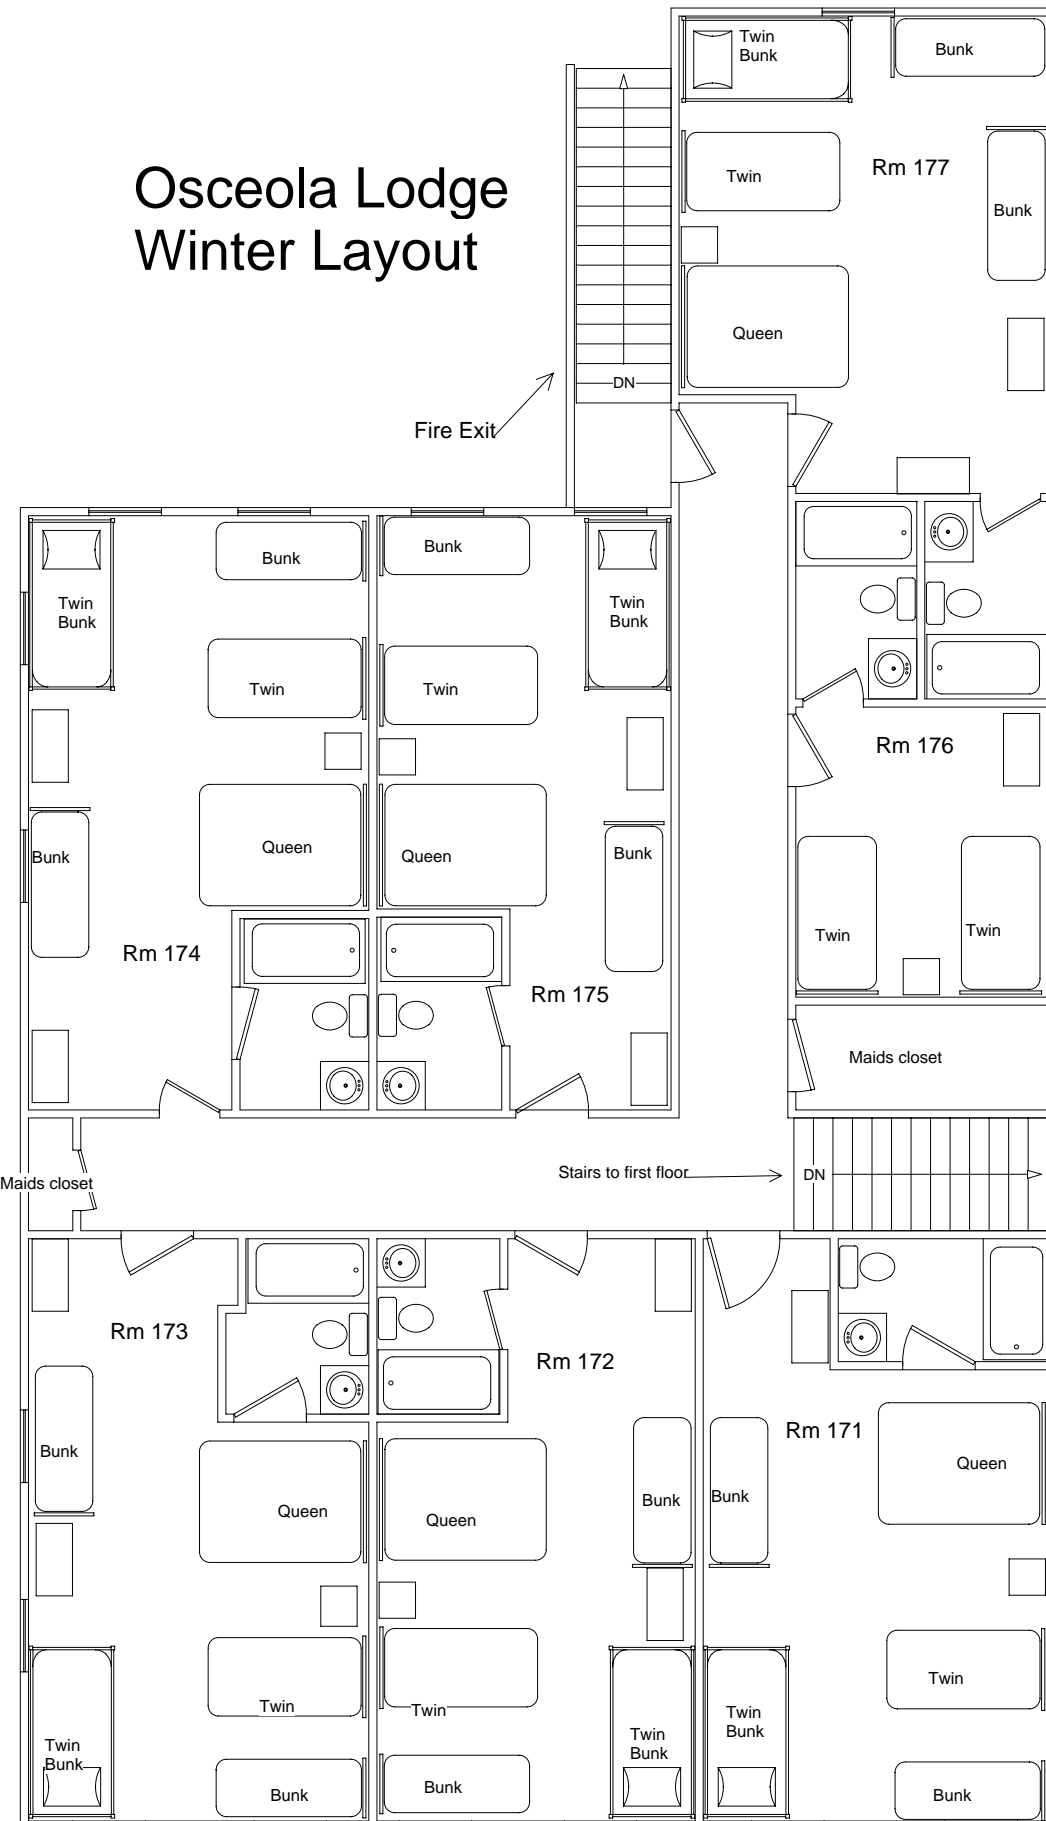

Osceola Lodge Winter Layout

First Floor

- All rooms have tub/showers and all are rated as economy.

- Rooms 171-177 located on the second floor. Room 178 on first floor.

- All beds labeled Twin Bunk are standard twin bed width. Beds labeled Bunk are the camp cot variety and are 30 inches wide.

Maximum capacity: 63 with two in all double beds.