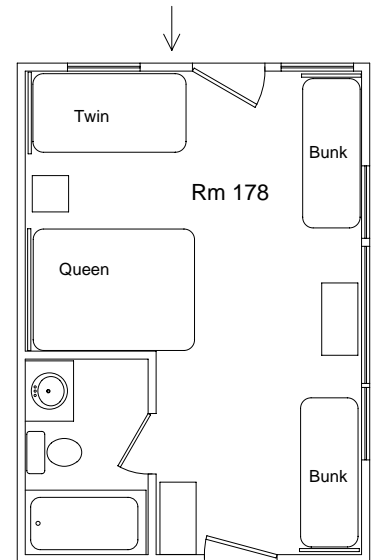

Osceola Lodge Winter Layout

First Floor

- All rooms have tub/showers and all are rated as economy.

- Rooms 171-177 located on the second floor. Room 178 on first floor.

- All beds labeled Twin Bunk are standard twin bed width. Beds labeled Bunk are the camp cot variety and are 30 inches wide.

Maximum capacity: 63 with two in all double beds.