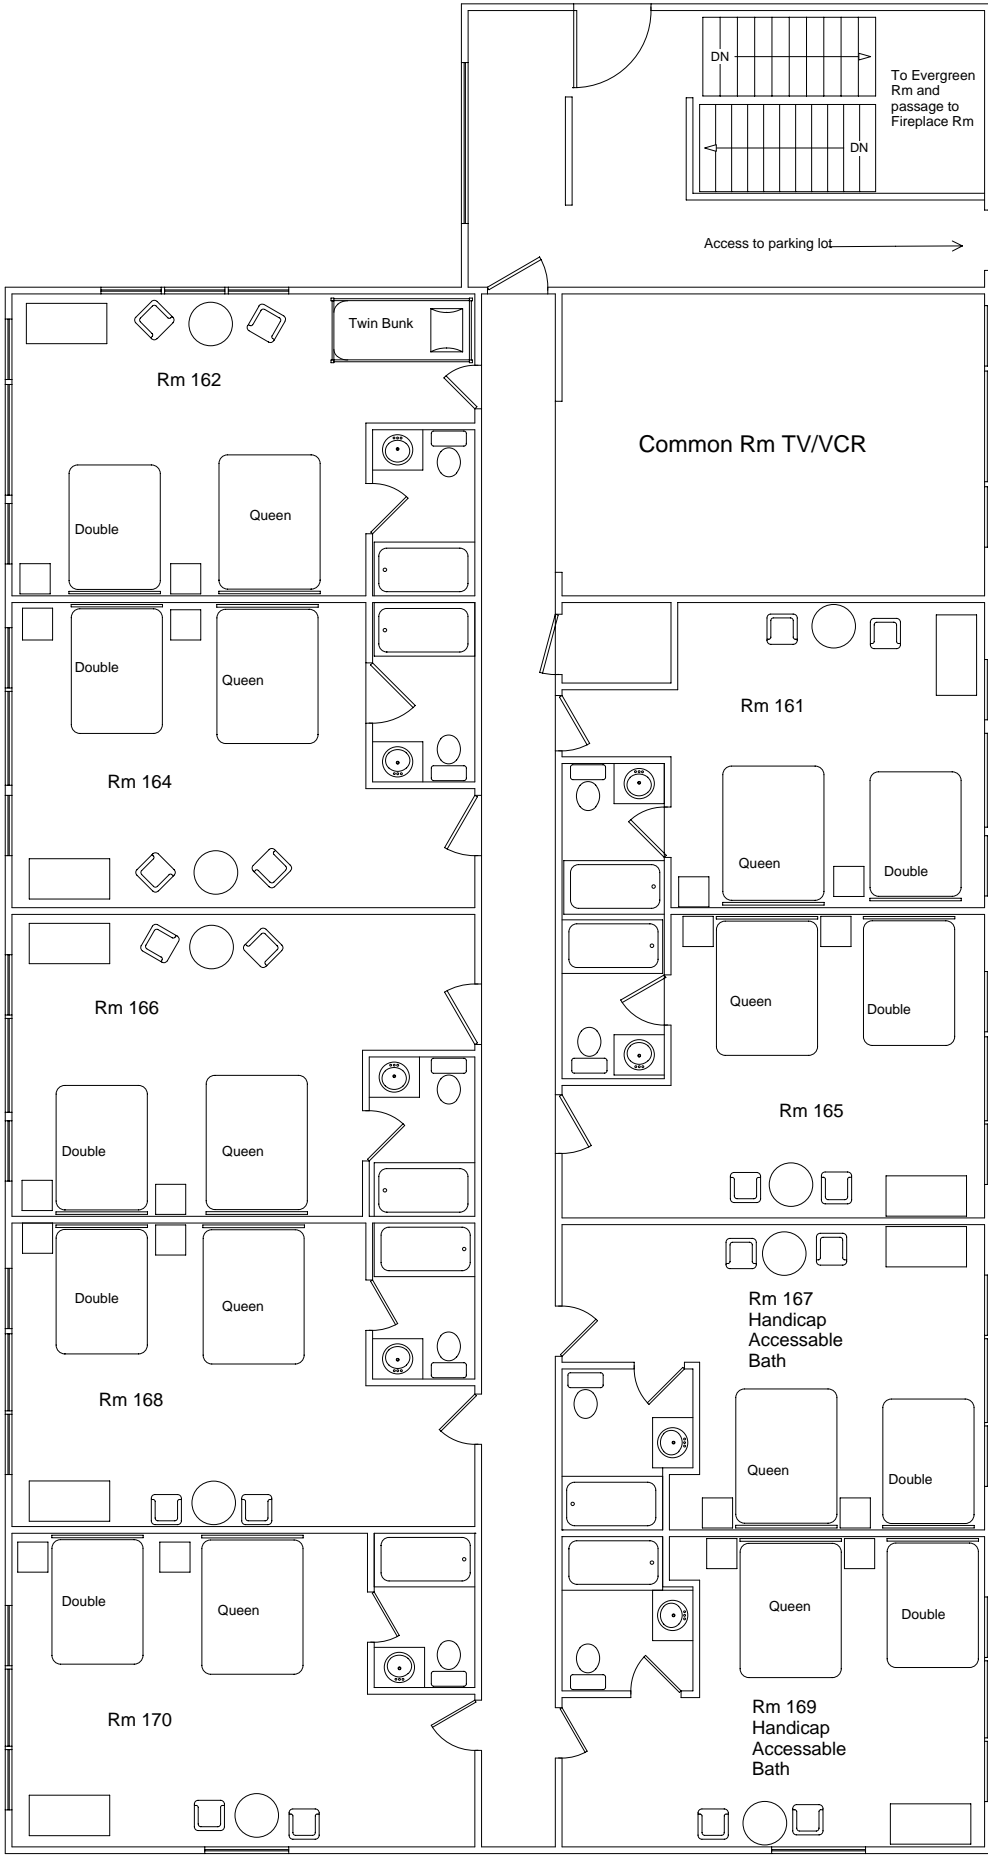

Trails End Tavern

Access to parking lot

# King Pine Upper Wing

Ski Slopes

Ski Slopes

Ski Slopes

Ski Slopes

Ski Slopes

- All rooms have tub/showers.
- All rooms are at ground level, rms 167 & 169 are handicap accessible.
- All rooms have air conditioning.
- All rooms have televisions.
- All Rooms Sleep 6