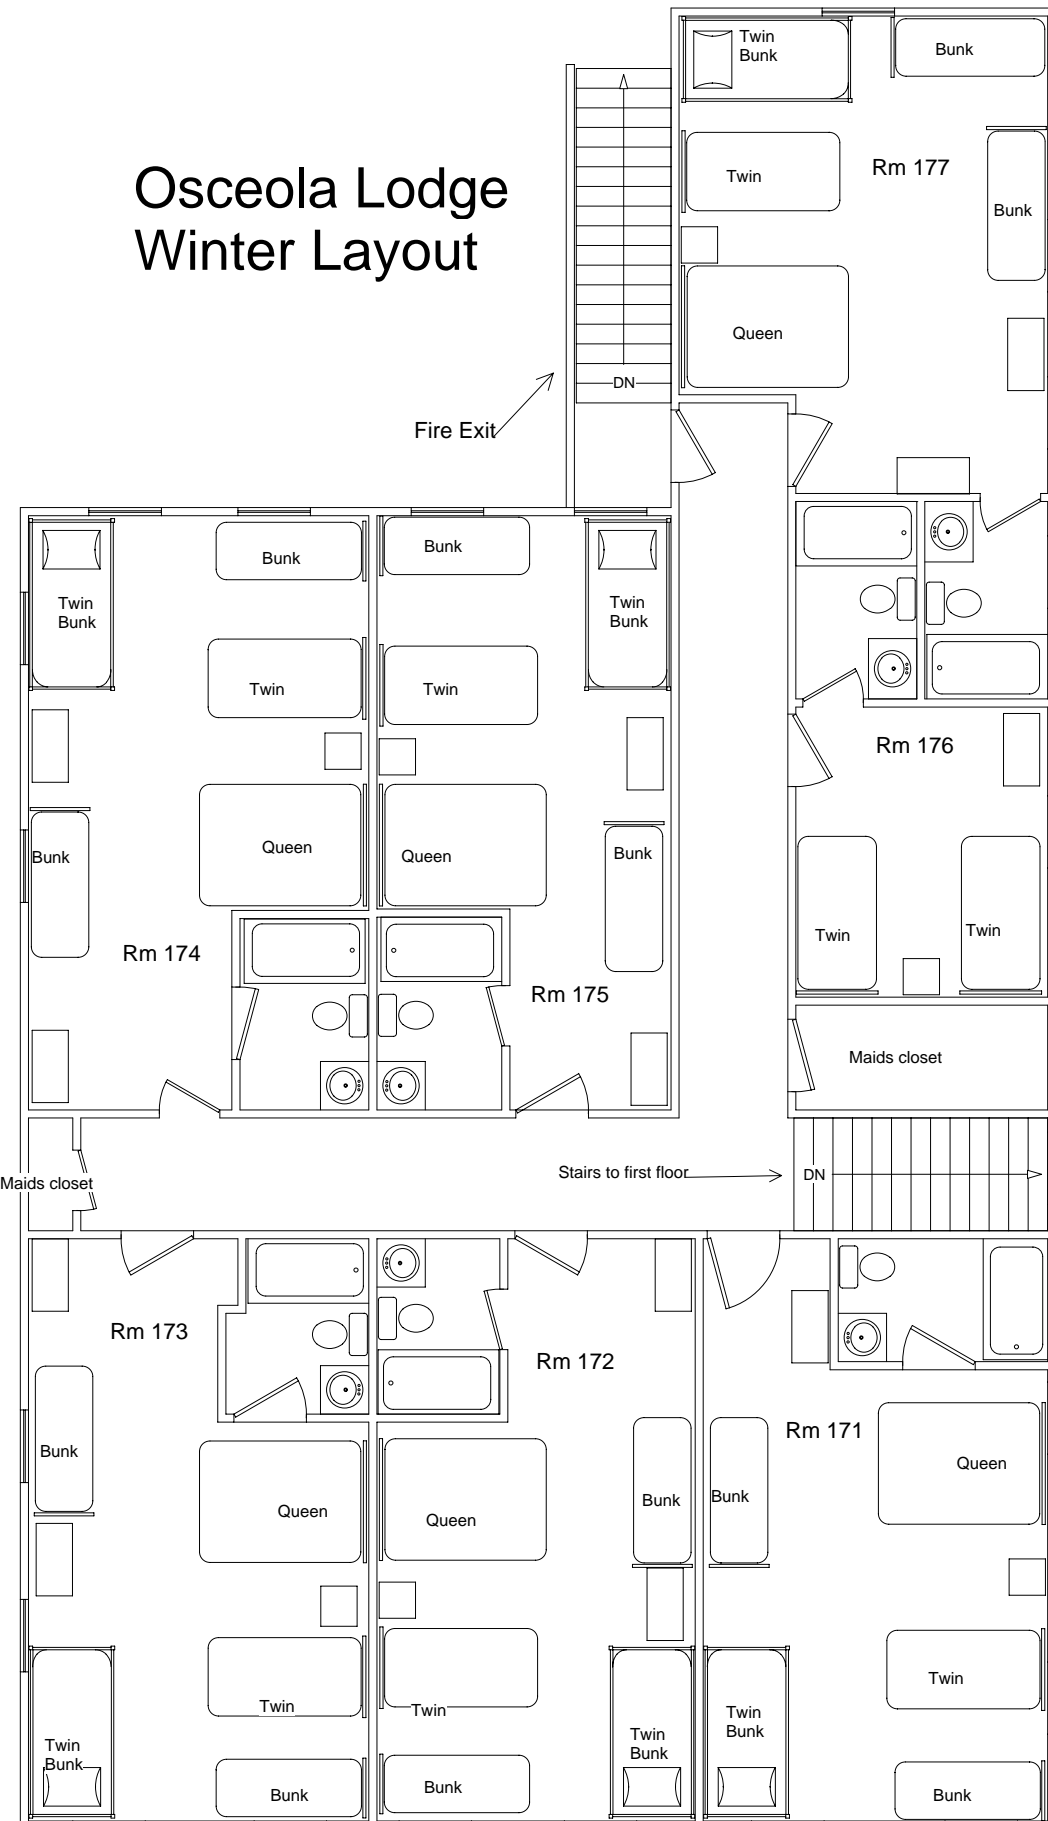

Osceola Lodge Winter Layout

First Floor

- All rooms have tub/showers and all are rated as economy.

- Rooms 171-177 located on the second floor. Room 178 on first floor.

- All beds labeled Twin Bunk are standard twin bed width. Beds labeled Bunk are the camp cot variety and are 30 inches wide.

Maximum capacity: 63 with two in all double beds.