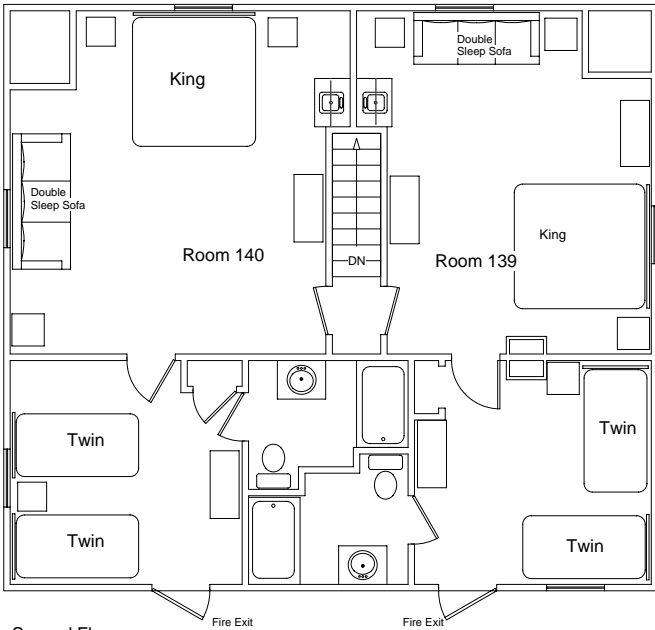

# The Inn

Third Floor

Rms. 131-135, 138 rated as standard.  
137, 139-141 rated luxury.

- All rooms have baths with tub/showers, airconditioning and television

- Rms 137, 139, 140 & 141 are luxury and have microwave, small refrigerator, and wet bar.

- Any additional cots and bunks are of the camp cot variety and are 30 inches wide. Bunks labeled Twin Bunk are normal twin size

Rms 131, 134, 138 Sleep 4

Rms 132, 133, 135, 137 Sleep 5

Rms 139, 140, 141 Sleep 6

Second Floor

First Floor