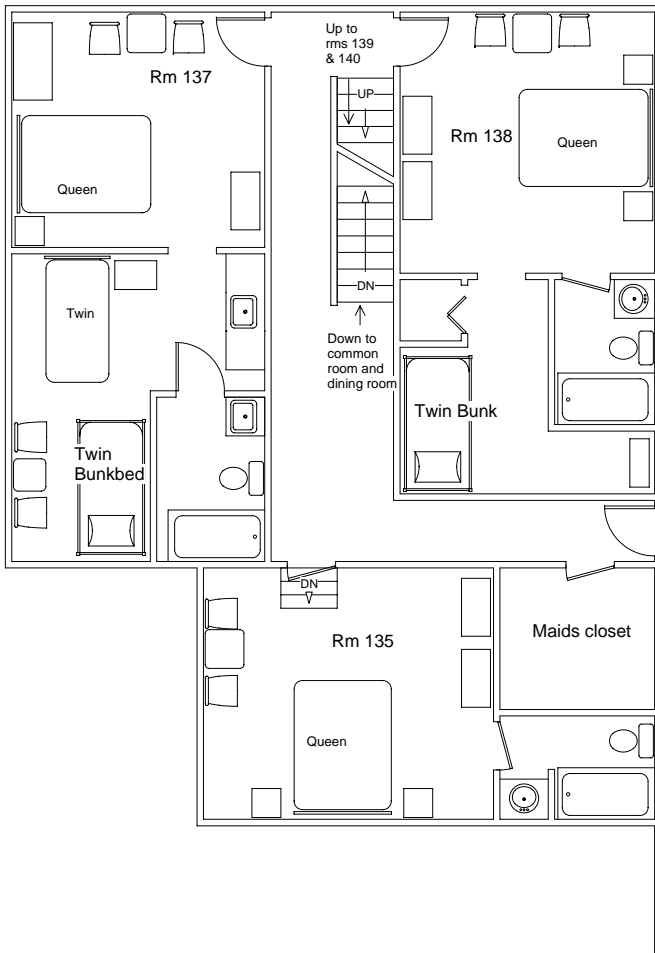

# The Inn

Third Floor

Rms. 131-135, 138 rated as standard.  
137, 139-141 rated luxury.

- All rooms have baths with tub/showers, airconditioning and television

- Rms 137, 139, 140 & 141 are luxury and have microwave, small refrigerator, and wet bar.

- Any additional cots and bunks are of the camp cot variety and are 30 inches wide. Bunks labeled Twin Bunk are normal twin size

Rms 131, 134, 138 Sleep 4

Rms 132, 133, 135, 137 Sleep 5

Rms 139, 140, 141 Sleep 6

Second Floor

First Floor